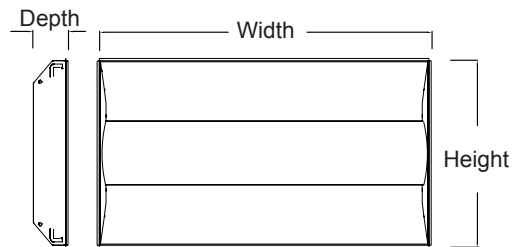

### Dimension

	Width	Height	Depth	Weight (lbs)
2' x 2'	23.75/603	23.75/603	4.5/114	7.95
2' x 4'	48 / 1212	23.75/603	4.5/114	9.95

\*Inch/mm