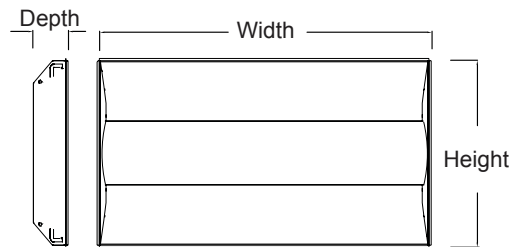

naturaLED		Fluorescent		SAVINGS
WATTAGE	Energy Usage	WATTAGE	Energy Usage	
38W	2'x2' 	60-70W		Up to 84% Savings!
50W	2'x4'	90-100W		
76W	2'x4'	120-130W		

Available
in 2'x2'
and 2'x4'

120-277V

Easy Installation

5-100% Dimming Range

Lightweight

Dimension

	Width	Height	Depth	Weight (lbs)
2' x 2'	23.75/603	23.75/603	4.5/114	7.95
2' x 4'	48 / 1212	23.75/603	4.5/114	9.95

*Inch/mm

Specifications

Item Code	Description	Color Temp	Wattage	Output Lumen	Equiv. Wattage	Size	Dimmable	CRI	DLC	ETL Intertek
61959	LED 38W TROFFER 2'x2' 3500K	3500K	38W	3,500	70W FL	2' x 2'	0-10V	>80	●	●
61960	LED 38W TROFFER 2'x2' 4000K	4000K	38W	3,500	70W FL	2' x 2'	0-10V	>80	●	●
61961	LED 38W TROFFER 2'x2' 5000K	5000K	38W	3,500	70W FL	2' x 2'	0-10V	>80	●	●
61965	LED 50W TROFFER 2'x4' 3500K	3500K	50W	4,900	100W FL	2' x 4'	0-10V	>80	●	●
61966	LED 50W TROFFER 2'x4' 4000K	4000K	50W	4,900	100W FL	2' x 4'	0-10V	>80	●	●
61973	LED 50W TROFFER 2'x4' 5000K	5000K	50W	4,900	100W FL	2' x 4'	0-10V	>80	●	●
61962	LED 76W TROFFER 2'x4' 3500K	3500K	76W	6,900	130W FL	2' x 4'	0-10V	>80	●	●
61963	LED 76W TROFFER 2'x4' 4000K	4000K	76W	6,900	130W FL	2' x 4'	0-10V	>80	●	●
61964	LED 76W TROFFER 2'x4' 5000K	5000K	76W	6,900	130W FL	2' x 4'	0-10V	>80	●	●