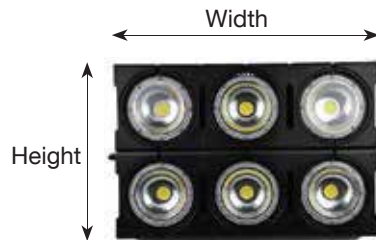

FLOODLIGHT

HIGH POWER

5
YEAR
WARRANTY

50,000
Rated
Life Hours

Dimmable

Key Features

- Glass with Clear Lens
- Instant Start/ Program Start
- Excellent Color Consistency
- No Flickering
- Noise -Free Design
- 50,000 hours rated average life
- UL/cUL Listed

Applications

- Light Towers
- Construction Lighting
- Sports Fields / Stadiums
- Parks

Dimension

Width	18 / 458
Height	12 / 305

* Inch/mm

Specifications

Item Code	Description	Color Temp	Wattage	Output Lumen	Voltage	Beam Angle	Finish	 	
64630	LED 240W FLOODLIGHT HP 30° 50K	5000K	240W	27,000	120-277V	30°	Black	●	●
64631	LED 240W FLOODLIGHT HP 60° 50K	5000K	240W	27,000	120-277V	60°	Black	●	●
64632	LED 240W FLOODLIGHT HP 100° 50K	5000K	240W	27,000	120-277V	100°	Black	●	●